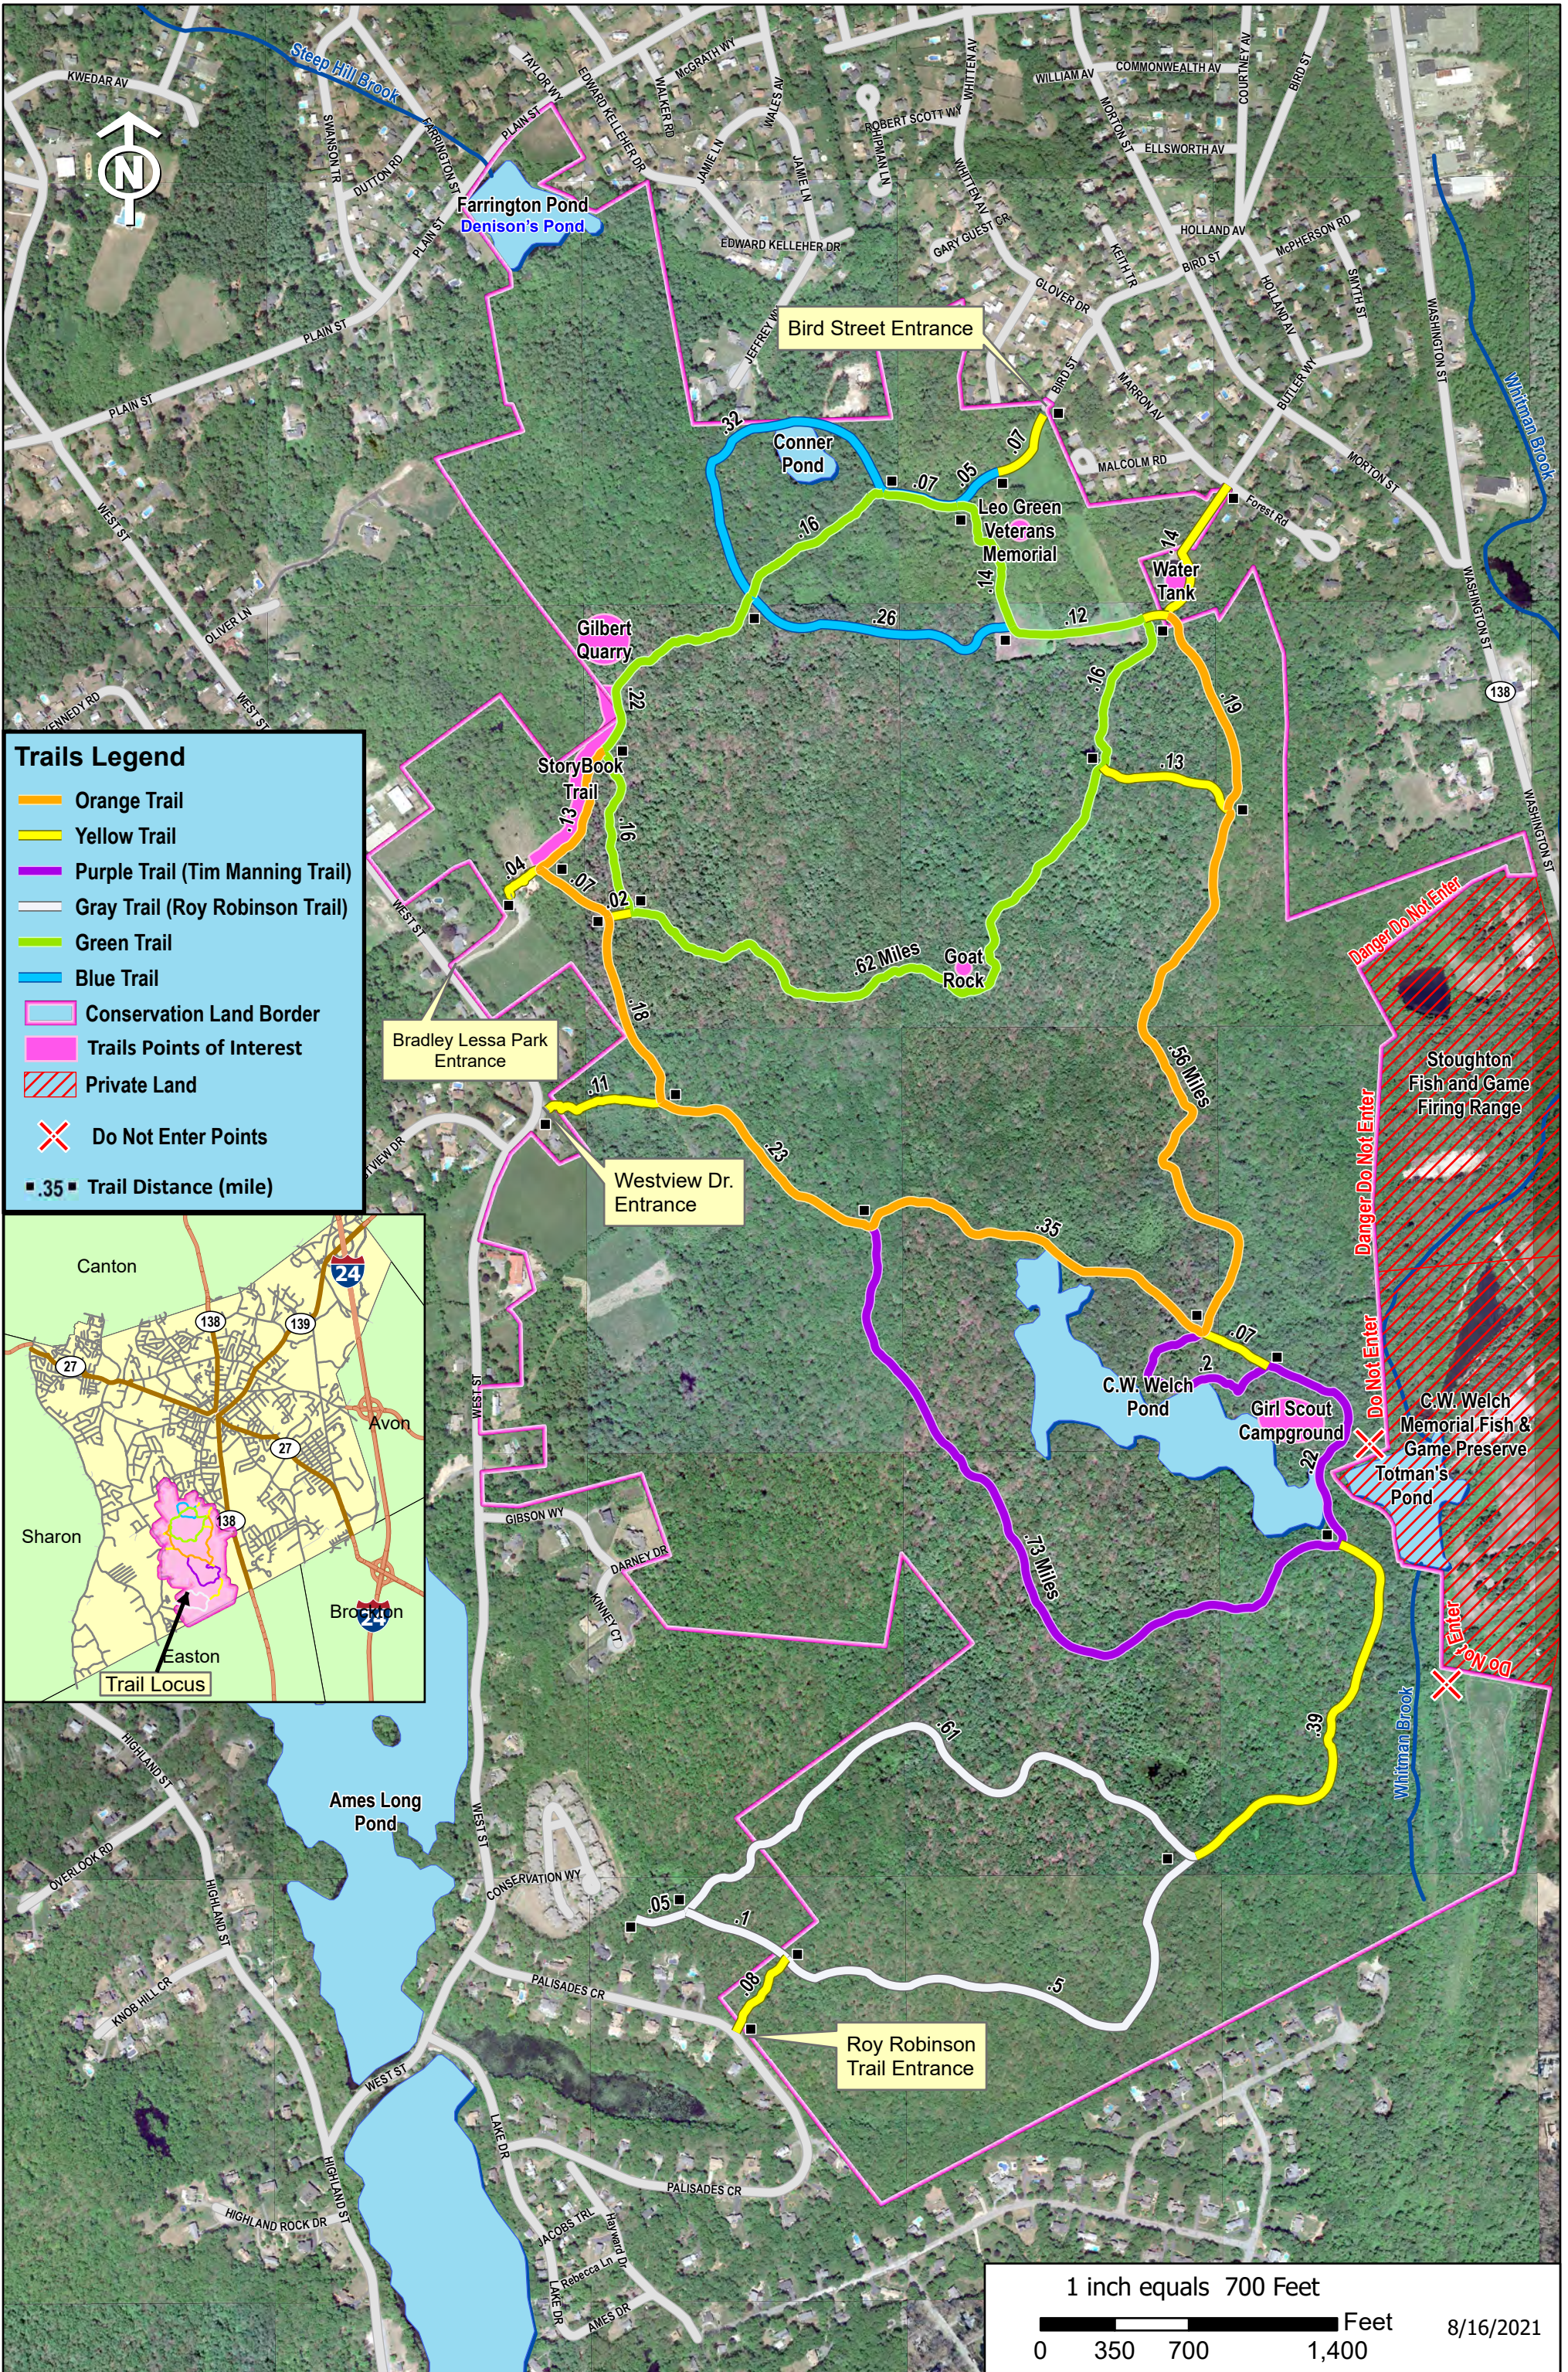

Trail Map to Bird St. Conservation Land - Stoughton

Trails Legend

- Orange Trail
- Yellow Trail
- Purple Trail (Tim Manning Trail)
- Gray Trail (Roy Robinson Trail)
- Green Trail
- Blue Trail
- Conservation Land Border
- Trails Points of Interest
- Private Land
- ✗ Do Not Enter Points
- .35 ■ Trail Distance (mile)

1 inch equals 700 Feet

0 350 700 1,400 Feet

8/16/2021